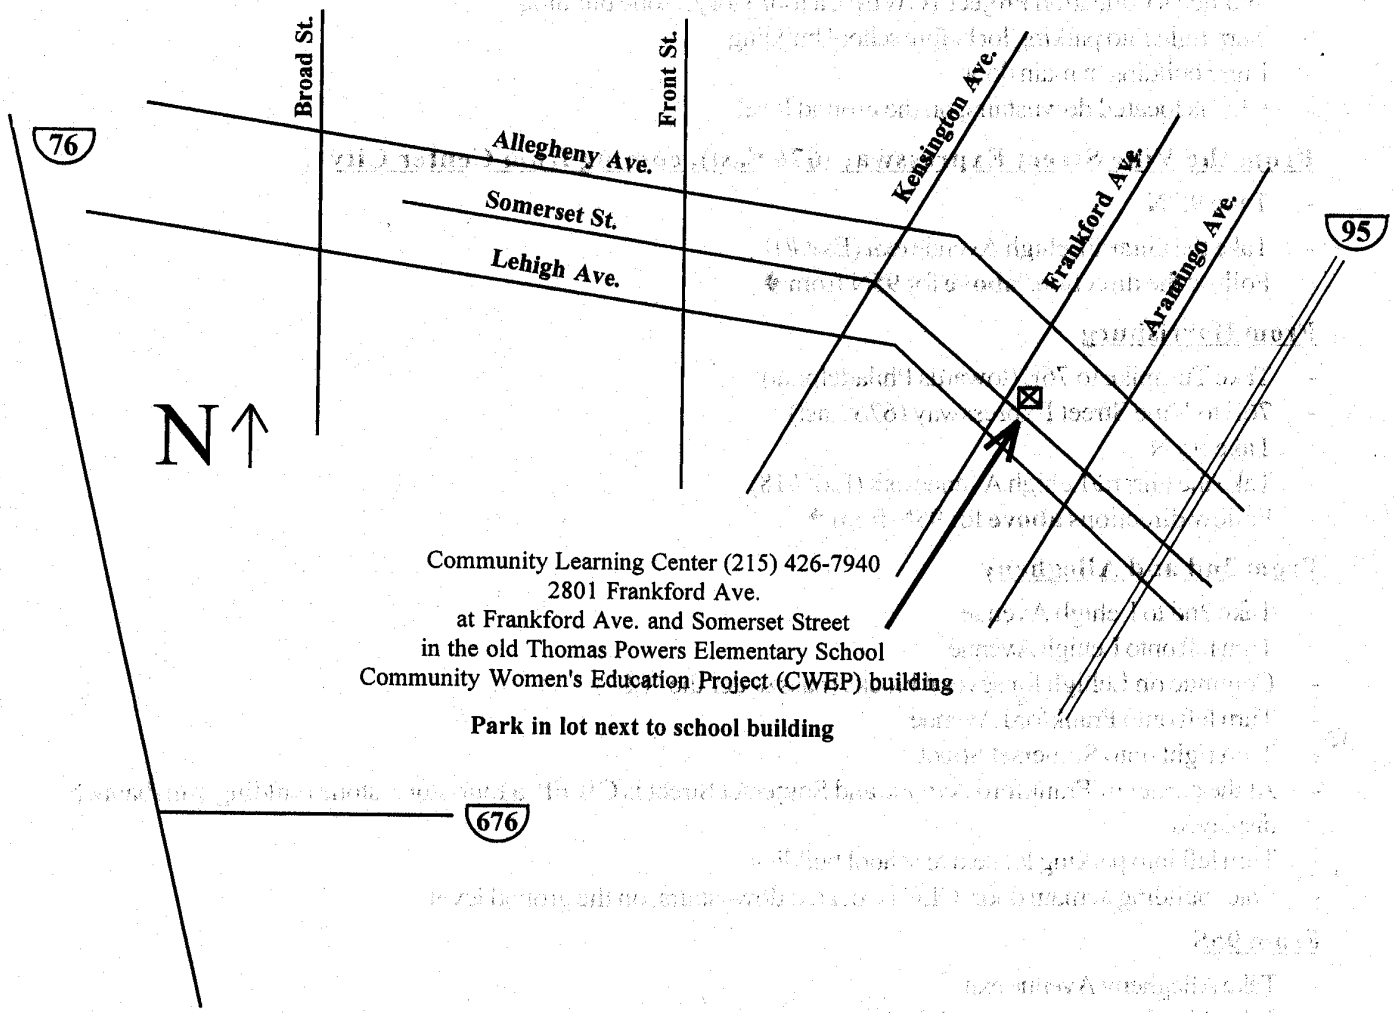

By Public Transportation:

Bus

- Take bus 5 or 54 to the corner of Frankford Avenue and Somerset Street

The "EL"

- Take the "EL" to the Somerset stop
- Walk three blocks south on Somerset Street to Frankford Avenue
- Follow the directions **above** from the ☉
- For more information concerning SEPTA, call 580-7800

MAP for Community Learning Center area

Community Learning Center (215) 426-7940
2801 Frankford Ave.
at Frankford Ave. and Somerset Street
in the old Thomas Powers Elementary School
Community Women's Education Project (CWEP) building

Park in lot next to school building

DIRECTIONS TO COMMUNITY LEARNING CENTER (CLC)

2801 Frankford Avenue
at Frankford Avenue and Somerset Street
(in the old Thomas Powers Elementary School - Community Women's Education Project (CWEP) building)
(215) 426-7940

From 2nd and Allegheny

- Take 2nd to Lehigh Avenue
- Turn left onto Lehigh Avenue
- Continue on Lehigh for several blocks (pass under the "EL")
- Turn left onto Frankford Avenue
- ⊛ - Turn right onto Somerset Street
- At the corner of Frankford Avenue and Somerset Street is CWEP, a four-story, stone building with banners displayed
- Turn left into parking lot next to school building
- Enter building at main door. CLC is located downstairs, on the ground level